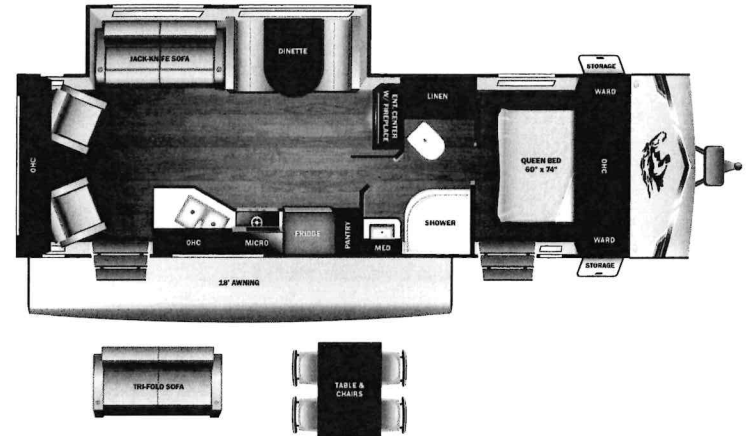

STANDARD INTERIOR EQUIPMENT
300 lb. rated single bunk beds
600 lb. rated double bunk beds
Dome style TV antenna
Foot flush marine-grade toilet
Full extension, heavy-duty, ball-bearing drawer guides with 75 lb. Rating
Plywood bed platforms
Queen mattress
Residential grade kitchen countertops
Residential-style hidden cabinet door hinges
Residential-style high rise kitchen faucet
Shower curtain with curved shower track (certain models)
Solid hardwood cabinet doors with screwed stile construction and hidden hinges
Vanity mirror with wood trim
Vinyl flooring throughout

Base price 32,633.00
USA STANDARDS n/c
CUSTOMER CONVENIENCE PACKAGE 4,875.00
NO AUTUMN RIDGE PACKAGE n/c
SELECT PACKAGE 1,493.00
13,500 BTU ROOF MOUNTED AC n/c
2ND AC 893.00
50 AMP SERVICE 443.00
DINETTE n/c
TRI-FOLD SOFA 1,193.00

UNIT TOTAL 41,530.00

DEALER INSTALLED OPTIONS

Manufacturer's Suggested Retail Price $41,530.00

TOTAL AMOUNT DOES NOT INCLUDE STATE AND LOCAL TAXES OR LICENSE FEES. THE PRICE SHOWN ABOVE MAY OR MAY NOT BE REPRESENTATIVE OF THE ACTUAL SELLING PRICE OF SIMILAR RECREATIONAL VEHICLES IN YOUR AREA.

UVW
6813 lbs

Sleeps

Length
31' 0.75"

DIMENSIONS

Exterior height:.....133.00"
Exterior width:.....96.00"
WEIGHTS
GVWR:.....7900
GAWR (front):.....3500
GAWR (rear):.....3500
Approx. Gross Cargo Carrying Capacity (GCCC):.....1087

CAPACITIES

Fresh water tank (gals.):...52.00
Gray water tank (gals.):...39.00
Black water/toilet tank (gals.):...39.00
Propane (lbs.):.....40
Propane (gals.):.....9
Water heater (gals.):.....0.25

SEATING & SLEEPING

TIRES

Tire size (front):.....ST205/75R14D
Tire size (mid):.....
Tire size (rear):.....ST205/75R14D

Some dimensions may be rounded and may vary from the actual dimensions

***Weights may be estimated calculations and may vary from the actual weight

- refer to the vehicle weight labels for actual weights***

Floorplans, features and specifications are subject to change without notice.