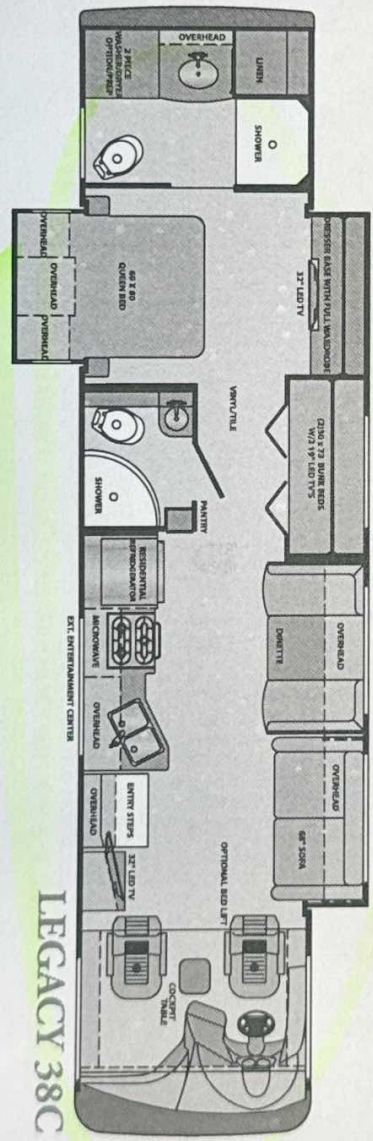

Salesman: Jock Milton

BUNKHOUSE

2018 / Forest River / Legacy / 38C

9,255 MILES

Legacy

LEGACY 360RB

LEGACY 38C

LEGACY SPECIFICATIONS

Floorplan	Length* (Feet)	GVWR (Lbs.)	GCWR (Lbs.)	GAWR Front (Lbs.)	GAWR Rear (Lbs.)	Wheelbase (Inches)	Height* (Feet)	Width* (Inches)	Basement storage* (Cu. Ft.)	Awning (Feet)	Fresh Tank (Gal.)	Gray Tank (Gal.)	Black Tank (Gal.)	LP Tank (BTU's)	Furnace (BTU's)	TRUMA Hot Water Heater
360RB	39' 10"	27,910	32,910	10,410	17,500	252"	12' 4"	100"	152'	18' 0"	86	44	44	24.5	42,000	Continuous
38C	39' 10"	27,910	32,910	10,410	17,500	252"	12' 4"	100"	152'	18' 0"	86	44	44	24.5	42,000	Continuous