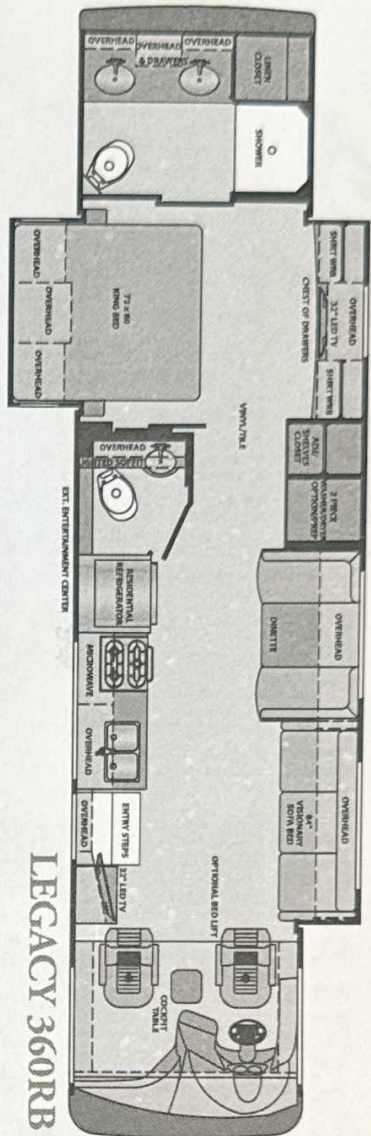

Sleeping Options: King _____ Queen Bunks _____ Overhead _____

Inverter: Yes No _____

A/C's: 1 _____ 2 3 _____

Heat Pump: Yes No _____

Bathroom Options: Single _____ Bath and a half 2 Baths _____

STK# CJV8327

Salesman: Jock Milton

BUNKHOUSE

2018 / Forest River / Legacy / 38C

9,255 MILES

Legacy

LEGACY 360RB

LEGACY 38C

LEGACY SPECIFICATIONS

Floorplan	Length* (Feet)	GVWR (Lbs.)	GCWR (Lbs.)	GAWR Front (Lbs.)	GAWR Rear (Lbs.)	Wheelbase (Inches)	Height* (Feet)	Width* (Inches)	Basement storage* (Cu. Ft.)	Awning (Feet)	Fresh Tank (Gal.)	Gray Tank (Gal.)	Black Tank (Gal.)	LP Tank (BTU's)	Furnace (BTU's)	TRUMA Hot Water Heater
360RB	39' 10"	27,910	32,910	10,410	17,500	252"	12' 4"	100"	152'	18' 0"	86	44	44	24.5	42,000	Continuous
38C	39' 10"	27,910	32,910	10,410	17,500	252"	12' 4"	100"	152'	18' 0"	86	44	44	24.5	42,000	Continuous