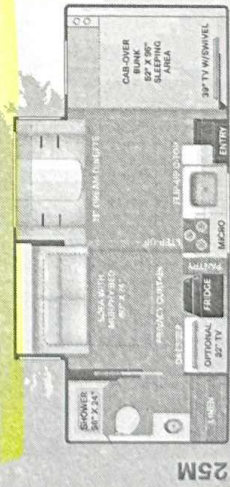

FOUR WINDS 2003

w/ 4,355 MILES

Option Available on Select Floor Plans: