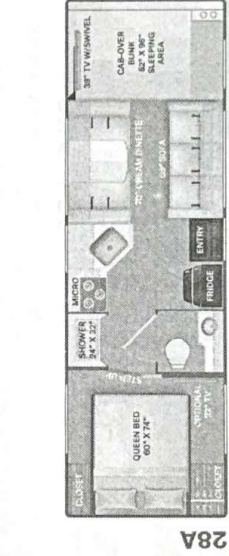

FOUR WINDS 2003

w/ 4,355 MILES

Option Available on Select Floor Plans: