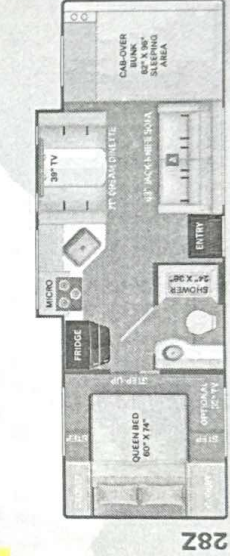

FOUR WINDS 2003

w/ 4,355 MILES

Option Available on Select Floor Plans: