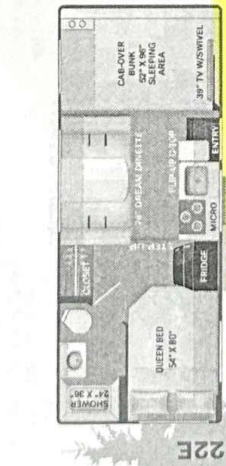

FOUR WINDS 2003

w/ 4,355 MILES

Option Available on Select Floor Plans: