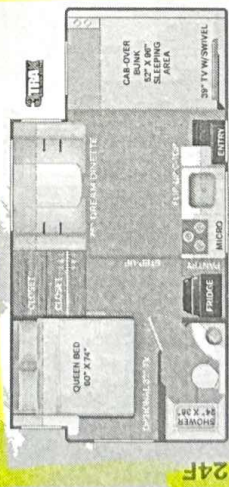

RED MAPLE PARTIAL PAINT
(31E, & 31W ONLY)

FOUR WINDS 2003

w/ 4,355 MILES

Option Available on Select Floor Plans:

OPTIONAL THEATER SEATING

Featured Highlights

CONSTRUCTION & EXTERIOR

- Ford® E-Series Chassis - 7.3L V8, 325HP & 450 lb-ft Torque - w/TPM's
- Electric Stabilizing System (24F, 25M, 27R, 31EV & 31WV)
- Automatic Leveling Jacks (31E & 31W)
- Premium One-Piece Crossflex™ Roof Standard Graphics Package
- Frameless Windows (31E & 31W)
- MEGA-Storage™ Compartment (22B, 22E, 24F, 25M, 25V, 26A, 28Z, 31E, 31EV, 31W & 31WV)
- Portable Folding Table (28A & 28Z)
- SmoothTECH™ by Mor-Ryde (31E, 31EV, 31W & 31WV)
- Welded Tubular Aluminum Roof
- Sidewall Cidge Construction
- Drop Down Stairwell Entrance Step with Accent Light Under Step on Separate Switch