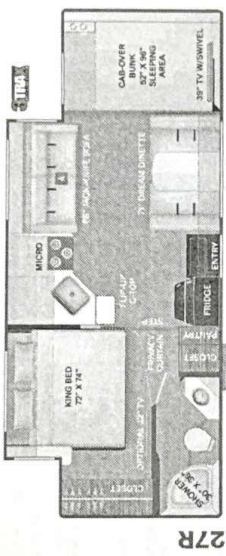

FOUR WINDS 2003

w/ 4,355 MILES

Option Available on Select Floor Plans: