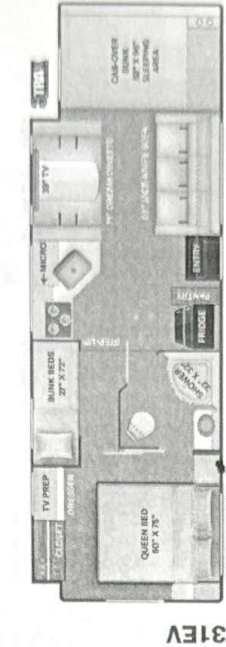

FOUR WINDS 2003

w/ 4,355 MILES

Option Available on Select Floor Plans: