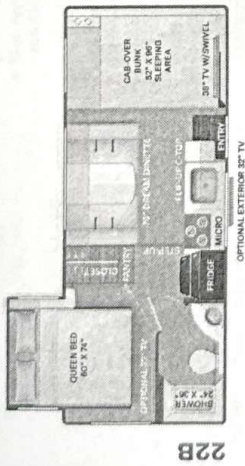

AUTUMN RED

BLUE HORIZON