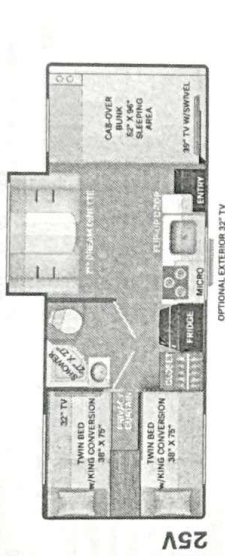

Bathroom Options: Single Bath and a half _____ 2 Baths _____

STK #
TD07708

Salesman: Jock Milton

2023 / FOUR WINDS / 24F

4,355 MILES

AUTUMN RED

BLUE HORIZON

NIGHT SKY PARTIAL PAINT
(31L, & 31W ONLY)