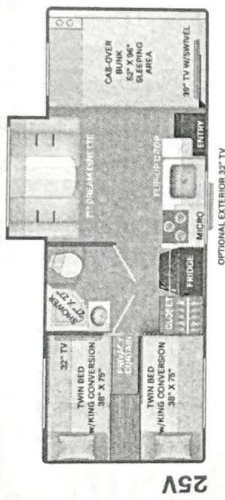

Bathroom Options: Single Bath and a half _____ 2 Baths _____

STK #
TD07708

Salesman: Jock Milton

2023 / FOUR WINDS / 24F

4,355 MILES

AUTUMN RED

BLUE HORIZON

NIGHT SKY PARTIAL PAINT
(31L, & 31W ONLY)