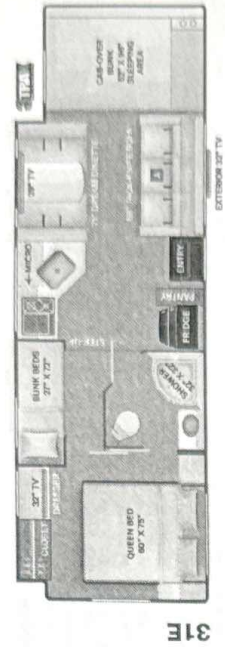

Bathroom Options: Single Bath and a half _____ 2 Baths _____

STK #
TD07708

Salesman: Jock Milton

2023 / FOUR WINDS / 24F

4,355 MILES

AUTUMN RED

BLUE HORIZON

NIGHT SKY PARTIAL PAINT
(31L, & 31W ONLY)

RED MAPLE PARTIAL PAINT
(31E, & 31W ONLY)

FOUR WINDS 2003

w/ 4,355 MILES

Option Available on Select Floor Plans:

OPTIONAL THEATER SEATING

Featured Highlights

CONSTRUCTION & EXTERIOR

- Ford® E-Series Chassis - 7.3L V8, 325HP & 450 lb-ft Torque - w/TPM's
- Electric Stabilizing System (24F, 25M, 27R, 31EV & 31WV)
- Automatic Leveling Jacks (31E & 31W)
- Premium One-Piece Crossflex™ Roof Standard Graphics Package
- Frameless Windows (31E & 31W)
- MEGA-Storage™ Compartment (22B, 22E, 24F, 25M, 25V, 26A, 28Z, 31E, 31EV, 31W & 31WV)
- Portable Folding Table (28A & 28Z)
- SmoothTECH™ by Mor-Ryde (31E, 31EV, 31W & 31WV)
- Welded Tubular Aluminum Roof
- Sidewall Cidge Construction
- Drop Down Stairwell Entrance Step with Accent Light Under Step on Separate Switch