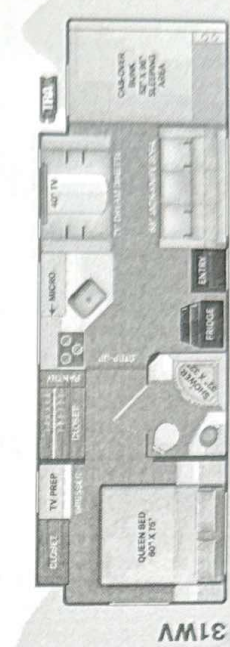

FOUR WINDS 2003

w/ 4,355 MILES

Option Available on Select Floor Plans: