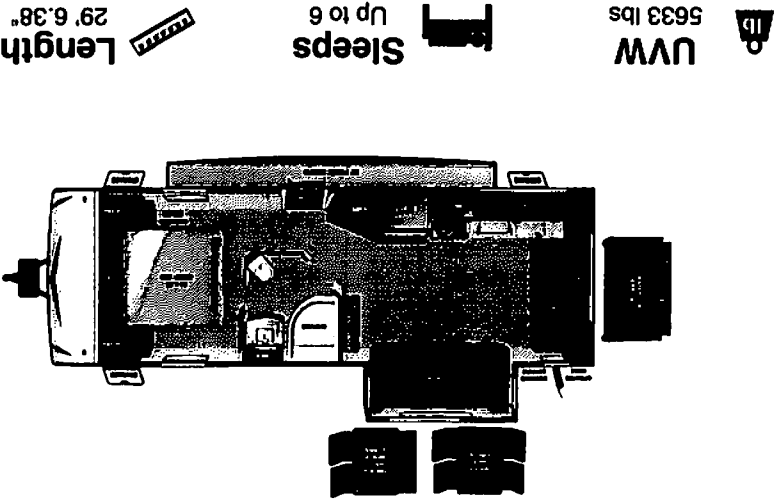

- AA12V/20Ah/100Ah/100Ah/100Ah sound bar stereo with Bluetooth, lights and roof vent
- Bedspread
- Decorative exterior docking station with Wi-Fi prep
- Exterior door with screen door, window and magnetic door
- Exterior decalation cord
- Fold-down gnd handle
- LED HDTV
- LEDs in cabinet
- Microcam
- Molded front cap with LED lighting and storage compartment
- Powerful hot flush toilet
- Powerful TV bathroom vent
- Powerful roof rack
- Powerful LED bathroom vent
- Powered mirror with aluminum trim
- Radiolites with aluminum trim
- Rear observation camera prep
- Rear roof access ladder

- Base price 39,398.00
- USA Standards n/c
- Customer Convenience Package 4,500.00
- Manual Step Package n/c
- Manual Step Package n/c
- Thorator Seats 893.00
- Booth Durette n/c

DEALER INSTALLED OPTIONS	UNIT TOTAL
	44,791.00

Manufacturer's Suggested Retail Price $44,791.00

TOTAL WEIGHTS NOT TO EXCEED 10,000 LBS. WEIGHT DISTRIBUTION MUST BE MAINTAINED AT ALL TIMES. ALWAYS USE PROPER TIE DOWN TECHNIQUE TO SECURE LOADS.

UVW 5633 lbs
Sleeps Up to 6
Length 29' 6.38"

- **CAPACITIES**
  Exterior height: 131.50"
  Fresh water tank (gals.): 45.00
  Gray water tank (gals.): 29.00
  Black water/cooler tank
- **WEIGHTS**
  GVWR: 7000 (gals.)
  GAWR (front): 3500
  GAWR (rear): 3500
  Propane (gals.): 14
  Propane heater (gals.): 6.00
- **SEATING & SLEEPING**
  Capacity (GCC): 1167
  Queen Bed: 60 X 80
- **THRES**
  Tire size (front): ST205/75R14D
  Tire size (mid): ST205/75R14D
  Tire size (rear): ST205/75R14D

Some dimensions may be rounded and may vary from the actual dimensions...
Weights may be estimated calculations and may vary from the actual weights...
Weights to the vehicle labels for actual weights...
Floorplans, features and specifications are subject to change without notice.