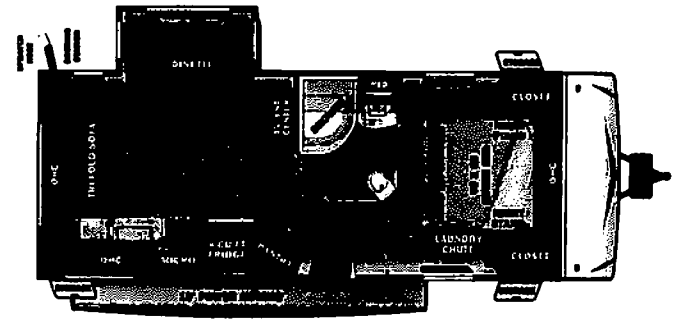

1. **Interior**
2. 75lb. Ball Bearing Drawer Glides
   - 80" Queen Bed
   - 81" Interior Height
   - Cable & Satellite Prep
   - Electrical Outlets & USB Ports in Master Bedroom
   - Hardwood Cabinet Doors
   - Kid & Pet Friendly - No Carpet, No Floor Heat Registers
   - Kitchen Sink Covers
   - Laundry Chute in Bedroom
   - LED Lighting
   - Placed Shades
   - Porcelain Foot Flush Toilet
   - Rear Hood
   - Residential High-Pressure Faucet with Pull-Down Sprayer
   - Single Basin Stainless Steel Under-Mount Kitchen Sink
   - Tn-Fold Sofa
3. **Customer Convenience Package**
4. 15,000 BTU A/C
   - 2-300" Baffles with Cover
   - 3-Burner Stove with 17" Oven with LED Lighting & Glass Top
   - 8 cu. ft. Refrigerator
   - Aluminum Fins
   - Bodyproad
   - Digital Antenna
   - Durable Residential Style Flooring
   - Entrance Door with Screen Door, Window & Magnet Door Catch
   - EZ-Store Detachable Cord
   - Foldable Grab Handle
   - Front Cap & LED Light Strip & Stoneguard Protection
   - Gas/Electric DCI Water Heater
   - LED HDTV
   - Medicine Cabinet
   - Microwave
   - Enclosed Outside Docking Station with Back Tank Flush
   - Porcelain Foot Flush Toilet
   - Power Awning with LED Lighting & Integrated Speakers
   - Power Tongue Jack
   - Powered 12V Bathroom Vent
   - Pressed Membrane Countertops
   - Rear Roof Access Ladder
   - Rear Observation Camera Prep
   - Stylight

Base price	29,423.00
USA Standards	n/c
Customer Convenience Package	4,500.00
Manual Stab Jacks	n/c
Theater Seats	893.00
Booth Dinette	n/c

UNIT TOTAL **34,816.00**

DEALER INSTALLED OPTIONS

UVW
5633 lbs

Sleeps

Length
29' 6.38"

DIMENSIONS

Exterior height:.....131.38"
Exterior width:.....96.63"

WEIGHTS

GVMR:.....7000
GAWR (front):.....3500
GAWR (rear):.....3500
Approx. Gross Cargo Carrying Capacity(GCCC):.....1367

CAPACITIES

Fresh water tank (gals.):...45.00
Gray water tank (gals.):...29.00
Black water/toilet tank (gals.):...29.00
Propane (lbs.):...60
Propane (gals.):...14
Water heater (gals.):...6.00

TIRES

Tire size (front):.....ST205/75R14D
Tire size (mid):.....
Tire size (rear):.....ST205/75R14D

SEATING & SLEEPING

*****Some dimensions may be rounded and may vary from the actual dimensions***
Weights may be estimated calculations and may vary from the actual weight - refer to the vehicle weight labels for actual weights
Floorplans, features and specifications are subject to change without notice.**