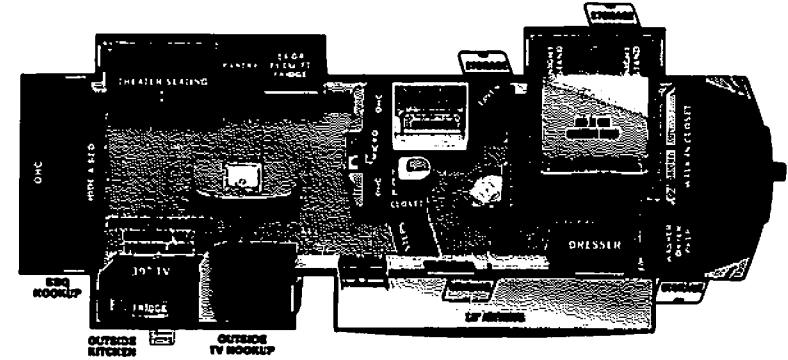

Highland RIDGE RV

Open Range

Serial #: 58TCH0BS6M3BR9000
Model: 284RLS OPEN RANGE FW

Model Year: 2021 Dealer Name: BERRYLAND CAMPERS
42775 PLEASANT RIDGE ROAD
PONCHATOULA, LA 70454
USA

Manufacturer's Suggested Retail Price $72,437.00

NOT AN AMOUNT TO BE PAID. DOES NOT INCLUDE STATE AND LOCAL TAXES OR LICENSE FEES. THE PRICE SHOWN ABOVE MAY OR MAY NOT BE THE PRICE YOU WILL ACTUALLY PAY. NO PRICE GUARANTEE. RECREATIONAL VEHICLES INVOLVED AREA.

Standard Equipment

Optional Equipment

THE FOLLOWING ITEMS ARE STANDARD ON THIS MODEL AND NO EXTRA CHARGE

OPTIONAL EQUIPMENT INSTALLED ON THIS VEHICLE BY MANUFACTURER

- 100" Wide Body Frame
- 4 or 6 Point Auto Leveling
- 50 Amp Service
- ACCU SLIDE™ Slide System (42" Deep 4 Corner Compression)
- Frameless Windows
- Laminated Black Foam Floor
- Nitrogen Filled Tires with Aluminum Rims
- Patented Flush Floor Slides with Vinyl Flooring (No Carpet)
- PVC Roofing Membrane (15 Year Limited Warranty/Non-Prorated)
- Roof Ladder
- Spare Tire

Base price	62,093.00
Mink/Linen	n/c
USA Standards	n/c
Executive Package	6,000.00
Four Seasons Protection Package	750.00
RVIA	135.00
No Heat Pump	n/c
21 Cu. Ft. Refrigerator	2,393.00
No Generator Prep	n/c
No TV	n/c
No Exterior TV	n/c
TV Trays (2)	60.00
Windows Standard	n/c
Power Fan Vent Wall Control (Bathroom)	375.00
No Pin Box	n/c
BBO Grill	188.00
2 Additional Dinette Folding Chairs	443.00

UNIT TOTAL **72,437.00**

DEALER INSTALLED OPTIONS

UVW 10264 lbs **Sleeps** Up to 6 **Length** 34' 4"

DIMENSIONS

Exterior height:	155.00"
Exterior width:	100.00"
WEIGHTS	
GVWR:	12500
GAWR (front):	6000
GAWR (rear):	6000
Approx. Gross Cargo Carrying Capacity(GCCC):	2236
TIRES	
Tire size (front):	ST235/80R16E
Tire size (mid):	
Tire size (rear):	ST235/80R16E

CAPACITIES

Fresh water tank (gals.):	75.00
Gray water tank (gals.):	97.00
SEATING & SLEEPING	
Black water/toilet tank (gals.):	40.00
Propane (lbs.):	60
Propane (gals.):	14
Water heater (gals.):	10.00
Queen Bed:	60 X 80

Some dimensions may be rounded and may vary from the actual dimensions
Weights may be estimated calculations and may vary from the actual weight - refer to the vehicle weight labels for actual weights
Floorplans, features and specifications are subject to change without notice.