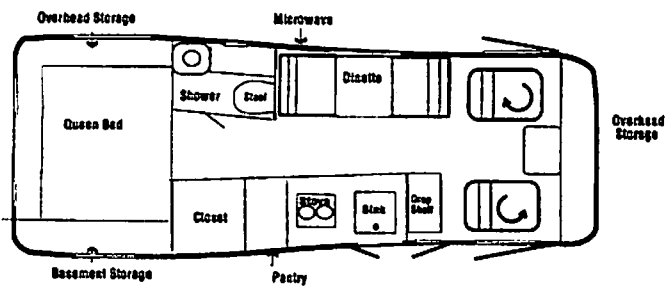

Features:

- Dual Rear Wheels w/Stainless Steel Wheel Liners
- Extended Side Entrance Door
- 8" Wider Body • 21 Feet Long
- Fiberglass Sandwich Body w/ Foam Core
- Basement Storage • Slide Out Trays
- Dual Holding Tanks - Gray & Black w/ Remote Drain
- Queen Bed & Twin Bed Floorplans
- Built-In Air Conditioner/Heat Pump - 12,000 BTU
- Full Fiberglass Bathroom w/Shower & Sink
- Heat Shield Insulation - Side Walls
- Fresh Water System Inside - Year Around Use
- Warranty - 36 months/ 36,000 miles

*** Twin Beds - 3 Seater**
 30" x 75" Twin Beds
 Converts to King Bed
 Removable Night Stand

Twin Bed - 4 Seater
 2 Lay-Down Seats
 Swivel Driver & Passenger
 Converts to Beds 60" long

E

F

G

H

- E** Pull-Out Kitchen Pantry
- F** Microwave Oven & Overhead Storage
- G** Kitchen w/ Folding Shelf - Fantastic Vent with automatic rain sensor
- H** Double Dinette w/ Removable Table (Q.B. Model)

Queen Bed - Dinette
 80" x 55" Queen Bed
 Dinette converts to Single Bed
 Removable Table - Stores in Closet

Queen Bed - Sofa
 80" x 55" Queen Bed
 Sofa /Bed - Sleeps Two
 Removable Pedestal Table

Golf Club Storage Tray