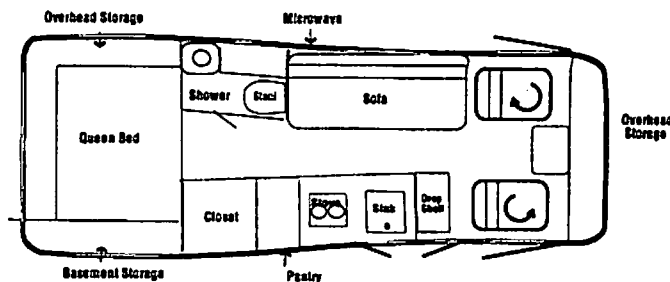

*** Twin Beds - 3 Seater**
 30" x 75" Twin Beds
 Converts to King Bed
 Removable Night Stand

Twin Bed - 4 Seater
 2 Lay-Down Seats
 Swivel Driver & Passenger
 Converts to Beds 60" long

E

F

G

H

- E** Pull-Out Kitchen Pantry
- F** Microwave Oven & Overhead Storage
- G** Kitchen w/ Folding Shelf - Fantastic Vent with automatic rain sensor
- H** Double Dinette w/ Removable Table (Q.B. Model)

Queen Bed - Dinette
 80" x 55" Queen Bed
 Dinette converts to Single Bed
 Removable Table - Stores in Closet

Queen Bed - Sofa
 80" x 55" Queen Bed
 Sofa /Bed - Sleeps Two
 Removable Pedestal Table

Golf Club Storage Tray