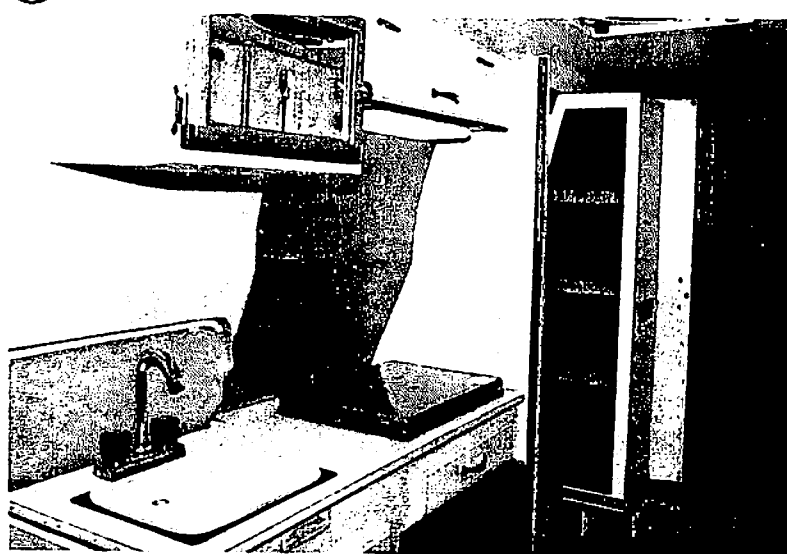

Features:

- Dual Rear Wheels w/Stainless Steel Wheel Liners
- Extended Side Entrance Door
- 8" Wider Body • 21 Feet Long
- Fiberglass Sandwich Body w/ Foam Core
- Basement Storage • Slide Out Trays
- Dual Holding Tanks - Gray & Black w/ Remote Drain
- Queen Bed & Twin Bed Floorplans
- Built-In Air Conditioner/Heat Pump - 12,000 BTU
- Full Fiberglass Bathroom w/Shower & Sink
- Heat Shield Insulation - Side Walls
- Fresh Water System Inside - Year Around Use
- Warranty - 36 months/ 36,000 miles

XPLORER
*Quality...For All It Means
since 1967*

PATENT PENDING

Made in USA

- (A) Front Overhead Storage - Windshield Drape on Track**
- (B) Lounge Seat/Bed w/Driver's Seat Swiveled (Twin Bed Model)**
- (C) Twin Beds s/Removable Back Rest & Removable Table**
- (D) Full Fiberglass Shower w/Stool - S.S. Sink w/ Waterproof Storage Compartment**

*** Twin Beds - 3 Seater**
 30" x 75" Twin Beds
 Converts to King Bed
 Removable Night Stand

Twin Bed - 4 Seater
 2 Lay-Down Seats
 Swivel Driver & Passenger
 Converts to Beds 60" long

E

F

G

H

- E** Pull-Out Kitchen Pantry
- F** Microwave Oven & Overhead Storage
- G** Kitchen w/ Folding Shelf - Fantastic Vent with automatic rain sensor
- H** Double Dinette w/ Removable Table (Q.B. Model)

Queen Bed - Dinette
 80" x 55" Queen Bed
 Dinette converts to Single Bed
 Removable Table - Stores in Closet

Queen Bed - Sofa
 80" x 55" Queen Bed
 Sofa /Bed - Sleeps Two
 Removable Pedestal Table

Golf Club Storage Tray