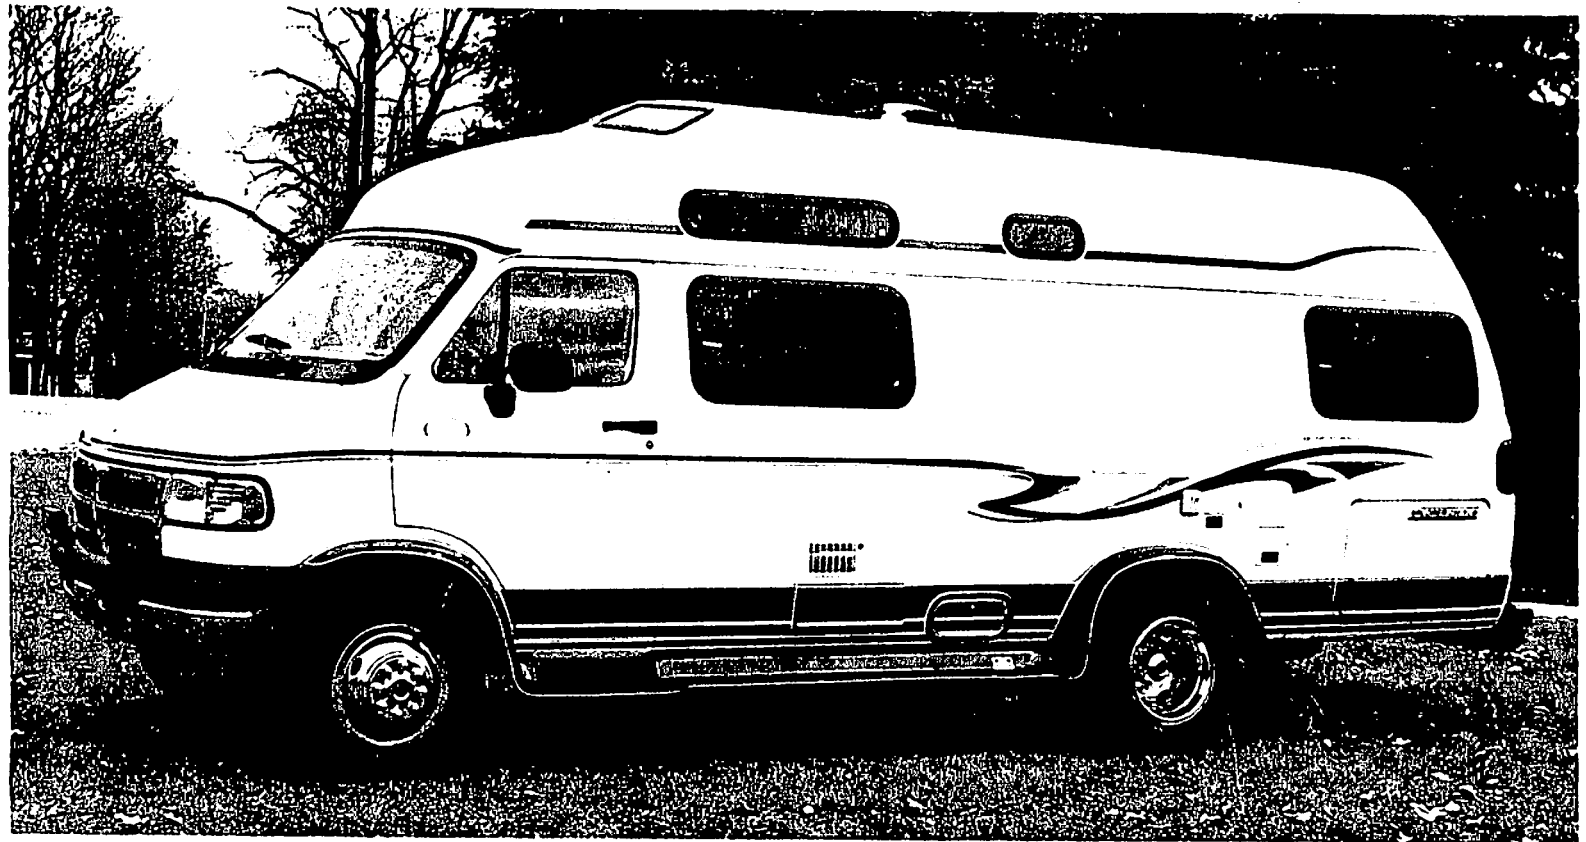

XPLORER 230 XLW & XLWT (WIDE BODY)

*The all New 230 "Wide-Body" Offers
the Convenience of a Van and the
Comfort of a Motor Home.*

Features:

- Dual Rear Wheels w/Stainless Steel Wheel Liners
- Extended Side Entrance Door
- 8" Wider Body • 21 Feet Long
- Fiberglass Sandwich Body w/ Foam Core
- Basement Storage • Slide Out Trays
- Dual Holding Tanks - Gray & Black w/ Remote Drain
- Queen Bed & Twin Bed Floorplans
- Built-In Air Conditioner/Heat Pump - 12,000 BTU
- Full Fiberglass Bathroom w/Shower & Sink
- Heat Shield Insulation - Side Walls
- Fresh Water System Inside - Year Around Use
- Warranty - 36 months/ 36,000 miles