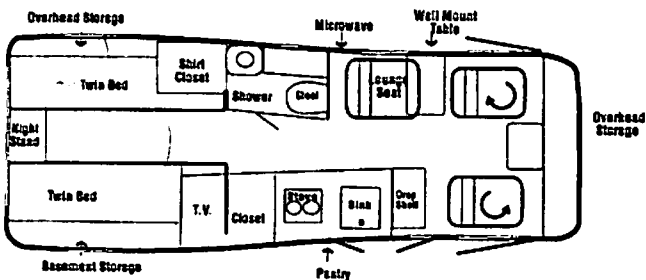

Features:

- Dual Rear Wheels w/Stainless Steel Wheel Liners
- Extended Side Entrance Door
- 8" Wider Body • 21 Feet Long
- Fiberglass Sandwich Body w/ Foam Core
- Basement Storage • Slide Out Trays
- Dual Holding Tanks - Gray & Black w/ Remote Drain
- Queen Bed & Twin Bed Floorplans
- Built-In Air Conditioner/Heat Pump - 12,000 BTU
- Full Fiberglass Bathroom w/Shower & Sink
- Heat Shield Insulation - Side Walls
- Fresh Water System Inside - Year Around Use
- Warranty - 36 months/ 36,000 miles

XPLORER
*Quality...For All It Means
since 1967*

PATENT PENDING

Made in USA

- (A) Front Overhead Storage - Windshield Drape on Track**
- (B) Lounge Seat/Bed w/Driver's Seat Swiveled (Twin Bed Model)**
- (C) Twin Beds s/Removable Back Rest & Removable Table**
- (D) Full Fiberglass Shower w/Stool - S.S. Sink w/ Waterproof Storage Compartment**

*** Twin Beds - 3 Seater**
 30" x 75" Twin Beds
 Converts to King Bed
 Removable Night Stand

Twin Bed - 4 Seater
 2 Lay-Down Seats
 Swivel Driver & Passenger
 Converts to Beds 60" long

E

F

G

H

- E** Pull-Out Kitchen Pantry
- F** Microwave Oven & Overhead Storage
- G** Kitchen w/ Folding Shelf - Fantastic Vent with automatic rain sensor
- H** Double Dinette w/ Removable Table (Q.B. Model)

Queen Bed - Dinette
 80" x 55" Queen Bed
 Dinette converts to Single Bed
 Removable Table - Stores in Closet

Queen Bed - Sofa
 80" x 55" Queen Bed
 Sofa /Bed - Sleeps Two
 Removable Pedestal Table

Golf Club Storage Tray