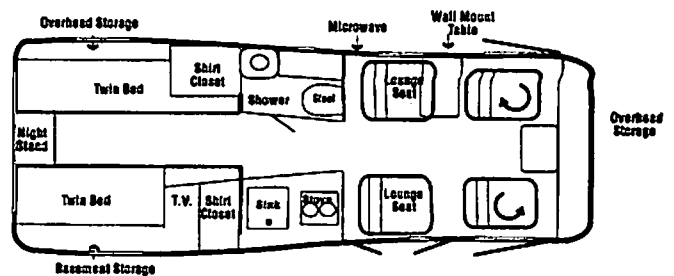

Features:

- Dual Rear Wheels w/Stainless Steel Wheel Liners
- Extended Side Entrance Door
- 8" Wider Body • 21 Feet Long
- Fiberglass Sandwich Body w/ Foam Core
- Basement Storage • Slide Out Trays
- Dual Holding Tanks - Gray & Black w/ Remote Drain
- Queen Bed & Twin Bed Floorplans
- Built-In Air Conditioner/Heat Pump - 12,000 BTU
- Full Fiberglass Bathroom w/Shower & Sink
- Heat Shield Insulation - Side Walls
- Fresh Water System Inside - Year Around Use
- Warranty - 36 months/ 36,000 miles

XPLORER
*Quality...For All It Means
since 1967*

PATENT PENDING

Made in USA

- (A) Front Overhead Storage - Windshield Drape on Track**
- (B) Lounge Seat/Bed w/Driver's Seat Swiveled (Twin Bed Model)**
- (C) Twin Beds s/Removable Back Rest & Removable Table**
- (D) Full Fiberglass Shower w/Stool - S.S. Sink w/ Waterproof Storage Compartment**

*** Twin Beds - 3 Seater**
 30" x 75" Twin Beds
 Converts to King Bed
 Removable Night Stand

Twin Bed - 4 Seater
 2 Lay-Down Seats
 Swivel Driver & Passenger
 Converts to Beds 60" long

E

F

G

H

- E** Pull-Out Kitchen Pantry
- F** Microwave Oven & Overhead Storage
- G** Kitchen w/ Folding Shelf - Fantastic Vent with automatic rain sensor
- H** Double Dinette w/ Removable Table (Q.B. Model)

Queen Bed - Dinette
 80" x 55" Queen Bed
 Dinette converts to Single Bed
 Removable Table - Stores in Closet

Queen Bed - Sofa
 80" x 55" Queen Bed
 Sofa /Bed - Sleeps Two
 Removable Pedestal Table

Golf Club Storage Tray