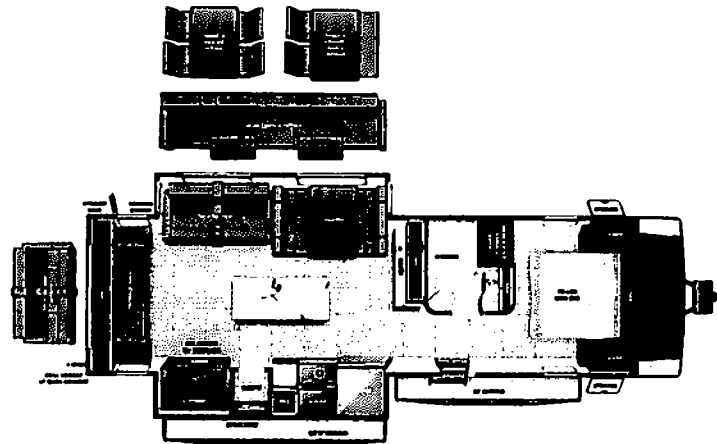

Optional Equipment

Base price	61,007.00
USA STANDARDS	n/c
CUSTOMER CONVENIENCE PACKAGE	4,875.00
XTEND SOLAR I PACKAGE	n/c
2ND AC	1,043.00
STABILIZER JACKS	893.00
THEATER SEATS W/TABLE	n/c
TRAY	n/c
DINETTE	n/c
TRI-FOLD SOFA	n/c

UNIT TOTAL **67,818.00**

DEALER INSTALLED OPTIONS

Manufacturer's Suggested Retail Price **$67,818.00**

UVW
7619 lbs

Sleeps

Length
33' 10.88"

DIMENSIONS

Exterior height:	134.38"
Exterior width:	96.63"
WEIGHTS	
GVWR:	8995
GAWR (front):	4400
GAWR (rear):	4400
Approx. Gross Cargo Carrying Capacity (GCC):	1376
TIRES	
Tire size (front):	ST225/75R15E
Tire size (mid):	
Tire size (rear):	ST225/75R15E

CAPACITIES

Fresh water tank (gals.):	45.00
Gray water tank (gals.):	58.00
SEATING & SLEEPING	
Black water/toilet tank (gals.):	29.00
Propane (lbs.):	.60
Propane (gals.):	.14
Water heater (gals.):	6.00

Some dimensions may be rounded and may vary from the actual dimensions
Weights may be estimated calculations and may vary from the actual weight - refer to the vehicle weight labels for actual weights
Floorplans, features and specifications are subject to change without notice.